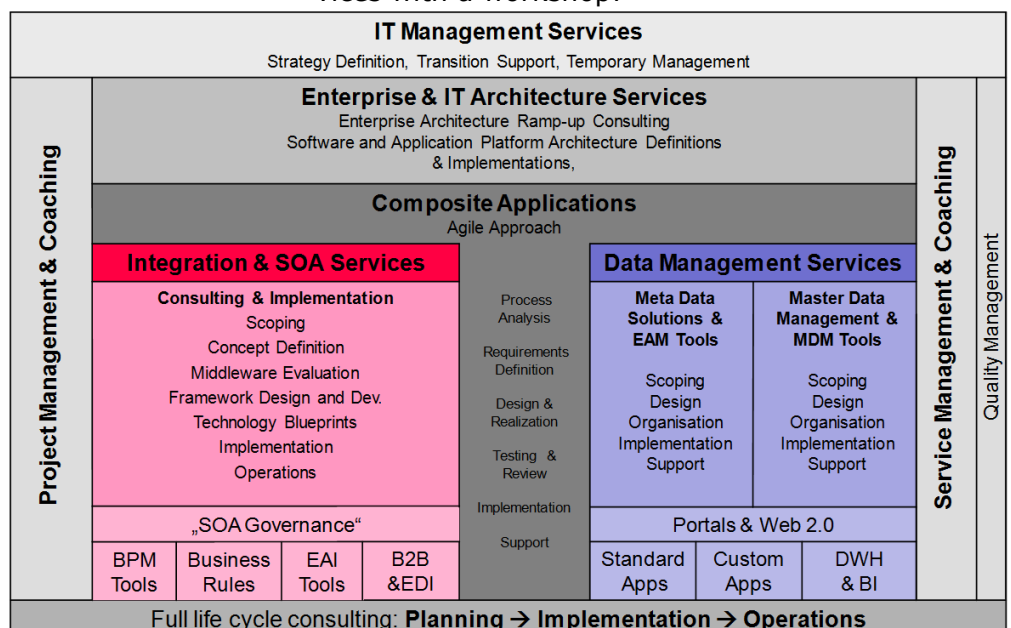

Passion

We enjoy our work and we bring passion and a "can do attitude" to our projects. Why not try out our exceptional consulting services with a workshop!